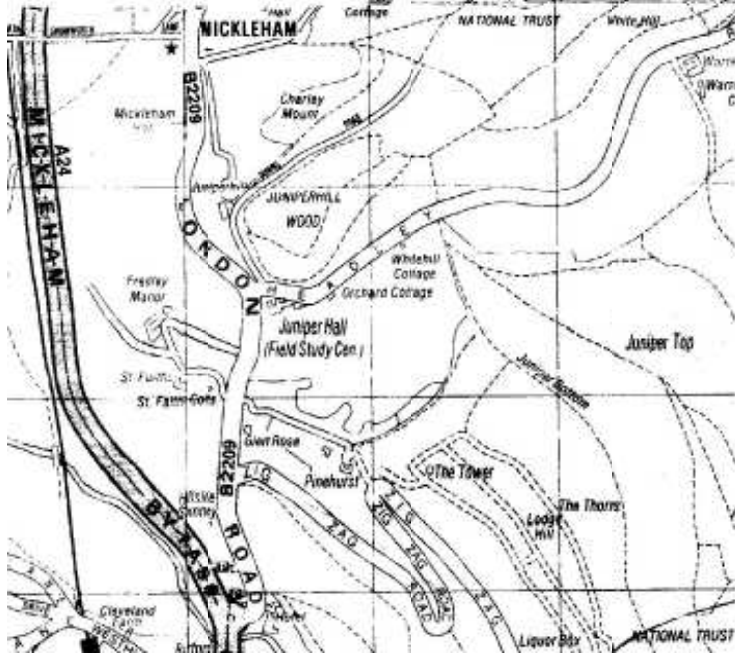

**A map of the walk along the Roman Road 'Stane Street' from Juniper Hall, Mickleham to Tyrrell's Wood.**

**Sunday 24<sup>th</sup> July at 12.00 noon**

**Note:**

**No Parking is permitted on the road please!**

Double yellow lines are in force, a public car park is available locally opposite Burford Bridge Hotel.

A limited amount of car parking will also be available just inside the grounds of Juniper Hall in the front area only courtesy of the Juniper Hall Field Study Centre