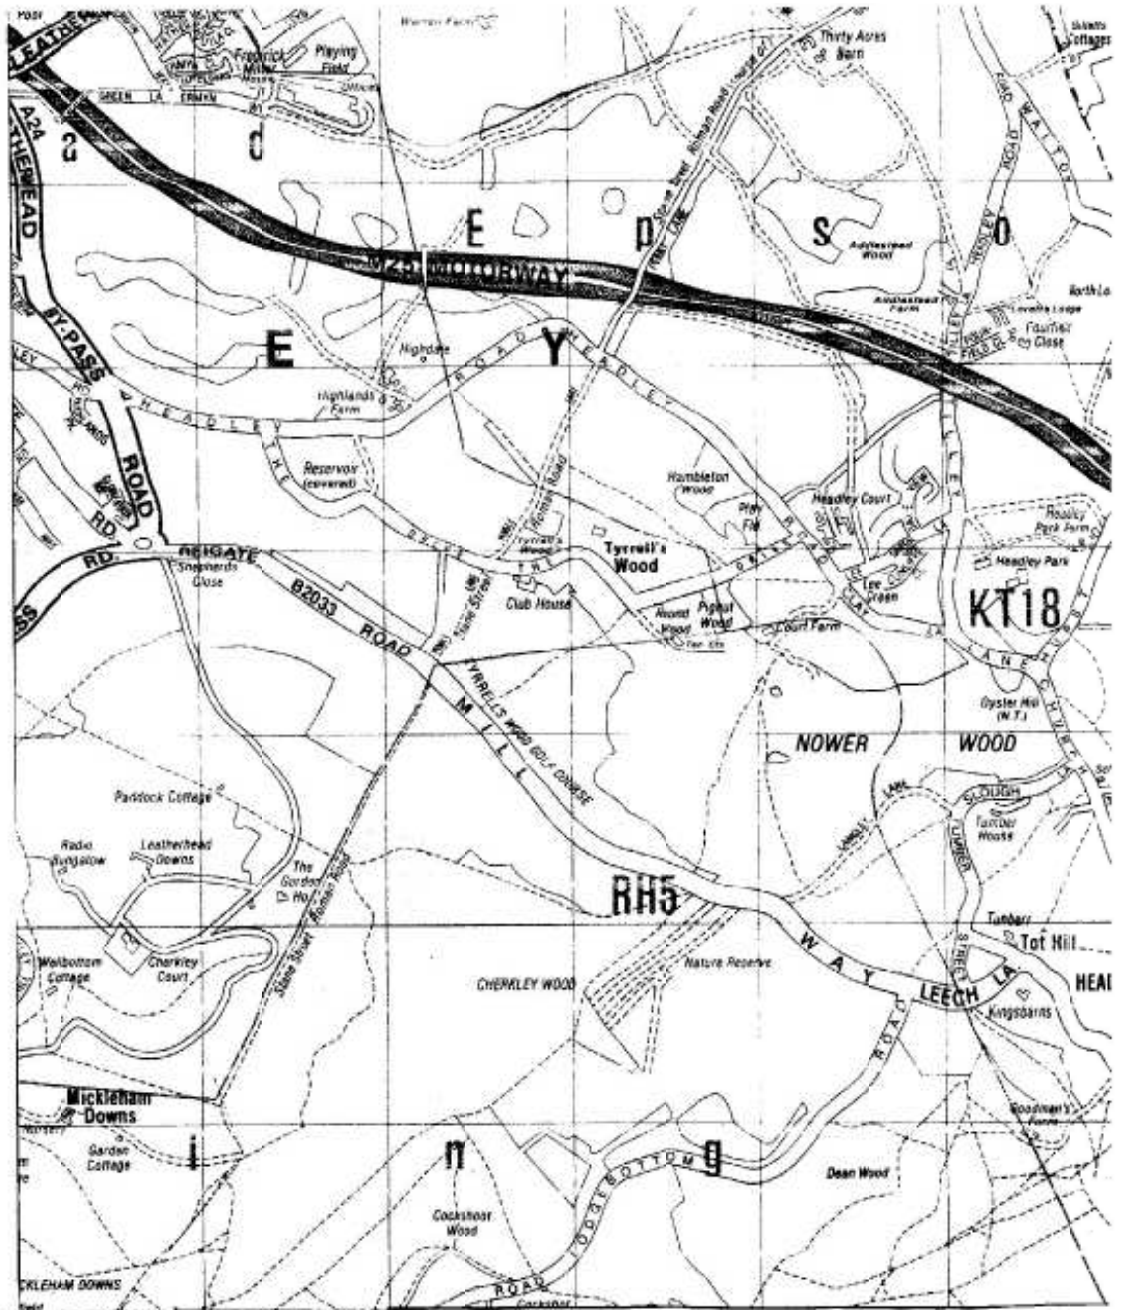

**A map of the walk along the Roman Road 'Stane Street' from Juniper Hall, Mickleham to Tyrrell's Wood.**

**Sunday 24<sup>th</sup> July at 12.00 noon**

**Note:**

**No Parking is permitted on the road please!**

Double yellow lines are in force, a public car park is available locally opposite Burford Bridge Hotel.

A limited amount of car parking will also be available just inside the grounds of Juniper Hall in the front area only courtesy of the Juniper Hall Field Study Centre